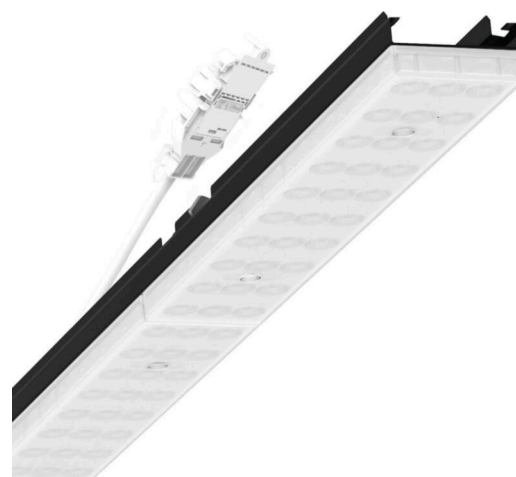

Variable device mount - Individual.Lens.Optic frosted - direct/indirect diffuse distribution - visually continuous

Device mount made of a galvanised, profiled steel sheet; surface coated with polyester resin. Tool-free attachment with design-integrated pressure caps guarantee protection against theft and dismantling. Variable position on the mounting rail. Housing colour black RAL 9005; Direct/indirect light distribution, diffuse light beam distribution using the Individual.Lens.Optic made of frosted PMMA plastic. The single lens optics ensure absolute ease of assembly and are simple to maintain thanks to the easily cleaned surface. The inner rhythm of the 3-row single lens arrangement and the overriding device mount are perfectly in tune to guarantee a homogeneous appearance in the object. Electrical connection by means of a 1m connection cable for variable device mount positioning with a 3-pin, quick-fit plug connector in the light run with free phase pre-selection. They are exchangeable, permit modernisation and reliably prolong the service life of the overall system.

ELECTRICAL ENGINEERING

Controller	Electronic driver (1 pcs.)
System output	53W
Mains voltage	230V/50Hz
Energy efficiency class/light source	E

LIGHTING TECHNOLOGY

Placement	LED, Colour rendering/Light colour CRI ≥ 80 / 3000K
Colour tolerance (MacAdam)	3SDCM
Nominal luminous flux	7137lm
LED service life	50000h L80/B10 (Tq 35°C)
Luminaire luminous efficiency	134lm/W
Beam angle	115° (C0) / 110° (C90)
UGR lat./long.	26.3 / 25.7

MECHANICS

Housing colour	black RAL 9005
Dimensions (LxWxH/DxH)	1531mm x 55mm x 37mm
Weight (net)	2kg
Type of installation	Mounting rail system installation, Light structure

Dimensions

L	1531 mm	Length
B	55 mm	Width
H	37 mm	Height

DEEP-LINK

<https://www.regiolum.de/en/article/19475004104>

Reference	LED 8000lm 830
ηLB	100 %
Φ ↓/↑	90 % / 10 %
UGR lat./long.	26.3 / 25.7